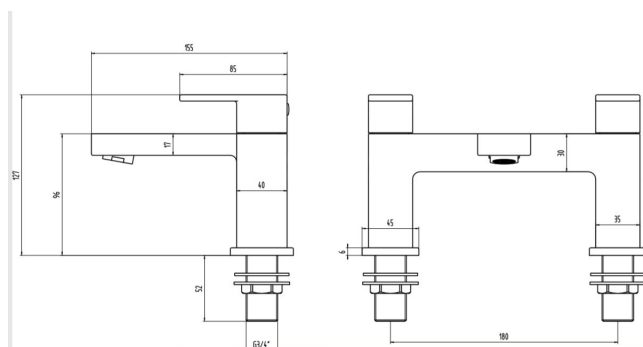

## FEATURES

- Twin Lever handle for easy control of desired water flow and temperature
- Hot and Cold 1/4 Turn Ceramic Disc's for long lasting smooth operation
- Suitable for 2 tap hole deck mount
- UK Standard fitting - 3/4" BSP
- Recommended operating pressure: 0.5 bar

## TECHNICAL DRAWING

## SPECIFICATIONS

Width	225
Height	127
Depth	160
Product Range	Fife
Material	Brass